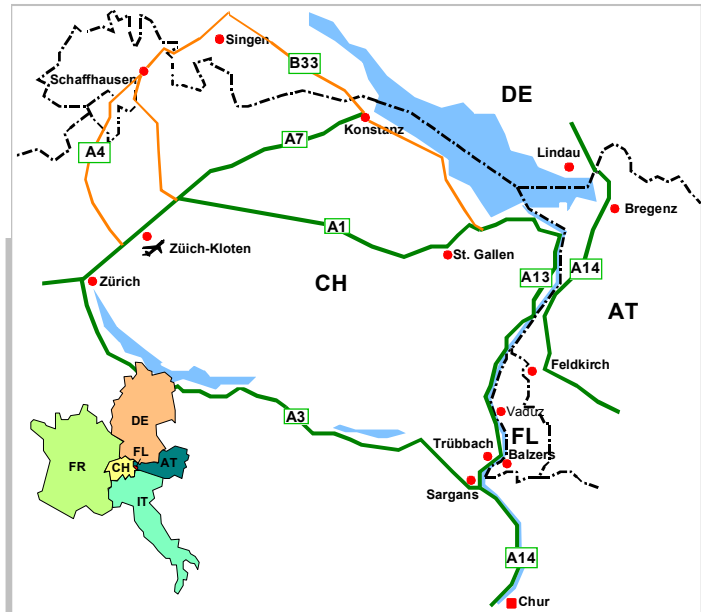

## WEGBESCHREIBUNG

### From the airport

- Highway A51 direction Zürich
- Zürich City, Transit direction Chur
- Slip road A3 direction Chur
- At Sargans on A13/E43 direction St. Gallen
- First exit [10] Trübbach/Balzers

### With public transports

- Zürich airport with train to Zürich HB (main station)
- From Zürich HB direction Sargans/Chur
- From Sargans with the bus to Trübbach

### From Germany (Lindau)/Austria

- Lindau highway A14/E60 direction Bregenz/Feldkirch
- Exit at Hohenems (Austria), direction Diepoldsau (Switzerland)
- Slip road A13/E43 direction Chur
- Exit [10] Trübbach/Balzers